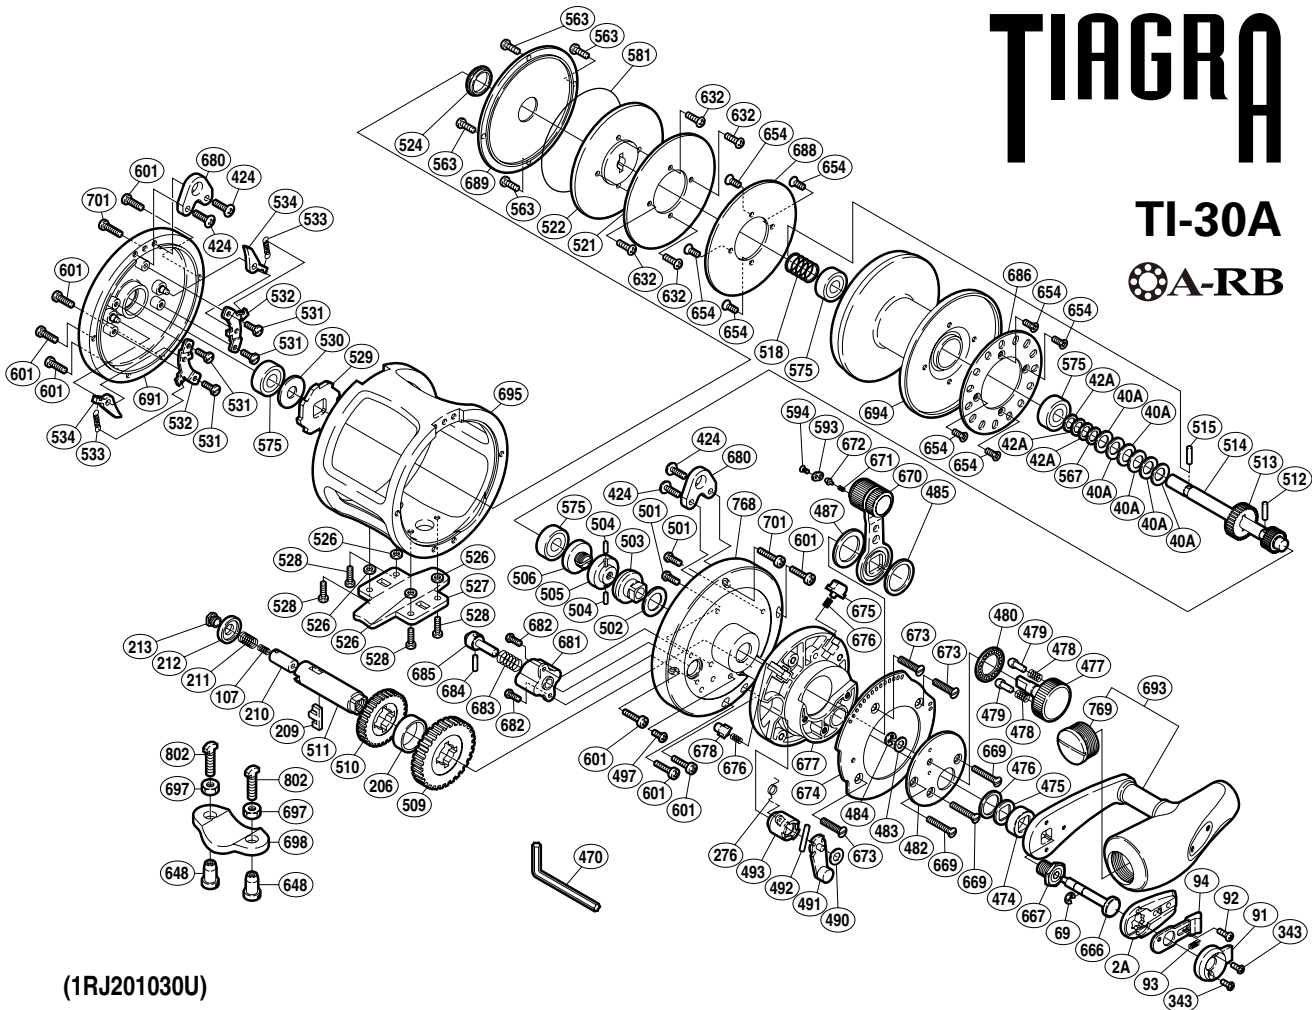

# TIAGRA

TI-30A

⊙A-RB

(1RJ201030U)

Part No.	Description	Part No.	Description	Part No.	Description
TT 0002A	Handle Bolt Plate	TT 0501	Screw	TT 0666	Push Low Button Shaft
TT 0040A	Pre-Load Spring	TT 0502	Washer	TT 0667	Handle Bolt
TT 0042A	Bearing Thrust Washer	TT 0503	Lever Shaft Body	TT 0669	Screw
TT 0069	E Lock	TT 0504	Pre-Program Key Pin	TT 0670	Drag Control Lever
TT 0091	Push Button Shield	TT 0505	Pre-Program Key	TT 0671	Lever Click Shoe
TT 0092	Screw	TT 0506	Pre-Program Screw	TT 0672	Liver Click
TT 0093	Slide Plate Spring	TT 0509	Drive Gear A	TT 0673	Screw
TT 0094	Slide Plate	TT 0510	Drive Gear B	TT 0674	Lever Quadrant
TT 0107	Drive Shaft Spring B	TT 0511	Drive Shaft	TT 0675	Strike Stop
TT 0206	Friction Washer C	TT 0512	Cross Pin A	TT 0676	Pressure Spring
TT 0209	Gear Select Cross Bar	TT 0513	Pinion Gear B	TT 0677	Right Side Plate B
TT 0210	Cross Bar Stop	TT 0514	Pinion Shaft	TT 0678	Free Spool Detent
TT 0211	Drive Shaft Spring	TT 0515	Cross Pin B	TT 0680	Harness Lug
TT 0212	Friction Washer A	TT 0518	Pressure Plate Spring	TT 0681	Plunger Holder
TT 0213	Drive Shaft Screw	TT 0521	Drag Washer	TT 0682	Screw
TT 0276	Cross Pin Support Spring	TT 0522	Pressure Plate	TT 0683	Click Spring
TT 0343	Screw	TT 0524	Waterproof Ring	TT 0684	Plunger Cross Pin A
TT 0424	Screw	TT 0526	Stand Washer	TT 0685	Alert Plunger
TT 0474	Drive Shaft Shield	TT 0527	Stand	TT 0686	Alert Ratchet
TT 0475	Drive Shaft Thrust Washer	TT 0528	Screw	TT 0688	Drag Plate
TT 0476	Bearing Spacer	TT 0529	Anti-Reverse Ratchet	TT 0689	Cooling Shield
TT 0477	Pre-Program Dial	TT 0530	Bearing Spacer	TT 0691	Left Side Plate
TT 0478	Friction Shoe Spring	TT 0531	Screw	TT 0693	Handle Assembly
TT 0479	Dial Click Shoe	TT 0532	Set Plate	TT 0694	Spool
TT 0480	Dial Click	TT 0533	Dog Spring	TT 0695	One-Piece Frame
TT 0482	Lever Hub Cover	TT 0534	Dog	TT 0701	Screw
TT 0483	Washer	TT 0563	Screw	TT 0768	Right Side Plate A
TT 0484	E Lock	TT 0567	Bearing Thrust Washer	TT 0769	Handle Knob Bushing
TT 0485	Lever Thrust Ring	TT 0575	Ball Bearing		
TT 0487	Lever Thrust Ring	TT 0581	O Ring	TT 0648	Rod Clamp Nut A (accessory)
TT 0490	Spacer	TT 0593	Lever Click Cover	TT 0697	Rod Clamp Nut B (accessory)
TT 0491	Strike Alert Lever	TT 0594	Screw	TT 0698	Rod Clamp (accessory)
TT 0492	Plunger Cross Pin B	TT 0601	Screw	TT 0802	Rod Clamp Bolt (accessory)
TT 0493	Plunger Cross Pin Support	TT 0632	Screw		
TT 0497	Screw	TT 0654	Screw	TT 0470	Wrench (accessory)