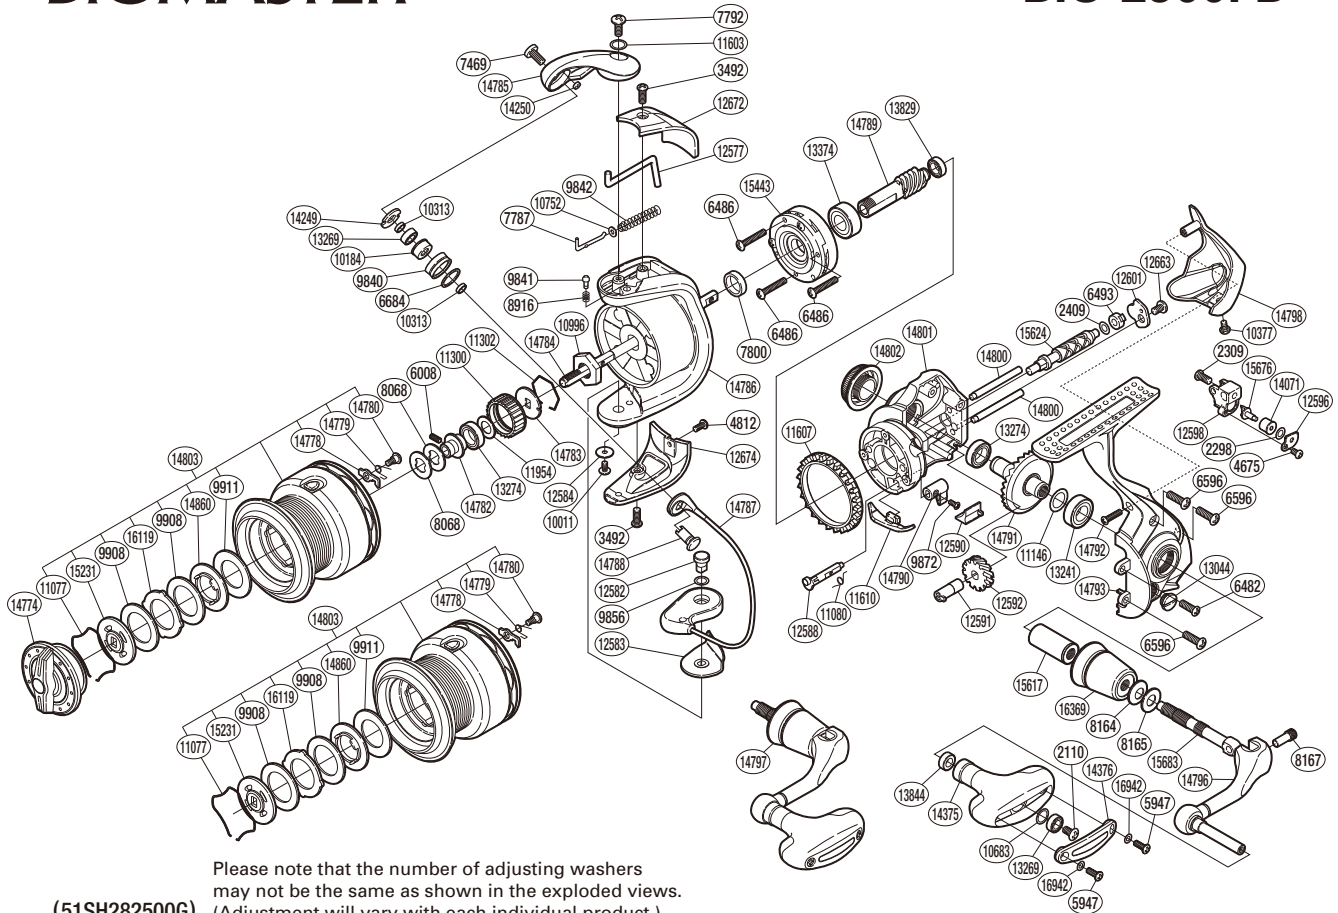

SHIMANO

BIOMASTER SA-RB

BIO-2500FB

Please note that the number of adjusting washers may not be the same as shown in the exploded views. (Adjustment will vary with each individual product.)

(51SH282500G)

Part No.	Description	Part No.	Description	Part No.	Description
RD 2110	Screw	RD11080	Anti-Reverse Cam Spring	RD14781	Spool Assembly
RD 2298	Spacer	RD11146	Washer	RD14782	Bearing Bushing
RD 2309	Screw	RD11300	Drag Click Ratchet	RD14783	Spool Support
RD 2409	Spacer	RD11302	Ratchet Spring	RD14784	Main Shaft
RD 3492	Screw	RD11603	Washer	RD14785	Bail Arm
RD 4675	Screw	RD11607	Friction Ring	RD14786	Rotor
RD 4812	Screw	RD11610	Bail Trip Strike	RD14787	Bail Assembly
RD 5947	Screw	RD11954	Washer	RD14788	Line Roller Support
RD 6008	Set Screw	RD12577	Bail Trip Lever	RD14789	Pinion Gear
RD 6482	Screw	RD12582	Bail Hold Support Shaft	RD14790	Anti-Reverse Lever
RD 6486	Screw	RD12583	Bail Hold Support Spacer	RD14791	Drive Gear
RD 6493	Worm Bushing (rear)	RD12584	Washer	RD14792	Screw
RD 6596	Screw	RD12588	Anti-Reverse Cam	RD14793	Side Cover
RD 6684	Line Roller Spacer	RD12590	Anti-Reverse Lever Cover	RD14796	Handle Shank Assembly
RD 7469	Screw	RD12591	Worm Bushing (front)	RD14797	Handle Assembly
RD 7787	Bail Spring Guide A	RD12592	Idle Gear	RD14798	Rear Protector
RD 7792	Screw	RD12596	Oscillating Pawl Cover	RD14800	Oscillating Guide
RD 7800	Rotor Ring	RD12598	Oscillating Slider	RD14801	Body
RD 8068	Spool Washer	RD12601	Worm Shaft Retainer	RD14802	Handle Screw Cap
RD 8164	Coned Disc Spring	RD12663	Screw	RD14860	Key Washer
RD 8165	Large Handle Shank Washer	RD12672	Bail Spring Cover	RD15231	Key Washer
RD 8167	Handle Shaft Screw	RD12674	Bail Hold Support Guard	RD15443	Roller Clutch Assembly
RD 8916	Click Spring	RD13044	Oil Cap	RD15617	Handle Shaft Cover B
RD 9840	Line Roller	RD13241	Ball Bearing	RD15624	Worm Shaft
RD 9841	Click Pin	RD13269	Ball Bearing	RD15676	Oscillating Pawl
RD 9842	Bail Spring	RD13274	Ball Bearing	RD15683	Handle Shaft
RD 9856	Washer	RD13374	Ball Bearing	RD16369	Handle Shaft Cover A
RD 9872	Screw	RD13829	Ball Bearing	RD16119	Eared Washer
RD 9908	Drag Washer	RD13844	Handle Knob Bushing	RD16942	Washer
RD 9911	Drag Washer	RD14071	Oscillating Slider Bushing		
RD10011	Screw	RD14249	Line Roller Plate		
RD10184	Line Roller Bushing	RD14250	Line Roller Oil Cap		
RD10313	Bearing Spacer	RD14375	Handle Knob	PK 0072	Line Roller Set
RD10377	Screw	RD14376	Handle Knob I.D. Plate	PK 0078	Gear Set
RD10683	Washer	RD14774	Drag Knob	PK 0307	Oscillation Set
RD10752	Bail Spring Guide A Support	RD14778	Drag Click	PK 0080	Bail Spring Set
RD10996	Rotor Nut	RD14779	Drag Click Spring	PK 0081	Bearing Set
RD11077	Drag Washers Retainer	RD14780	Screw	PK 0077	Drag Clicker Set