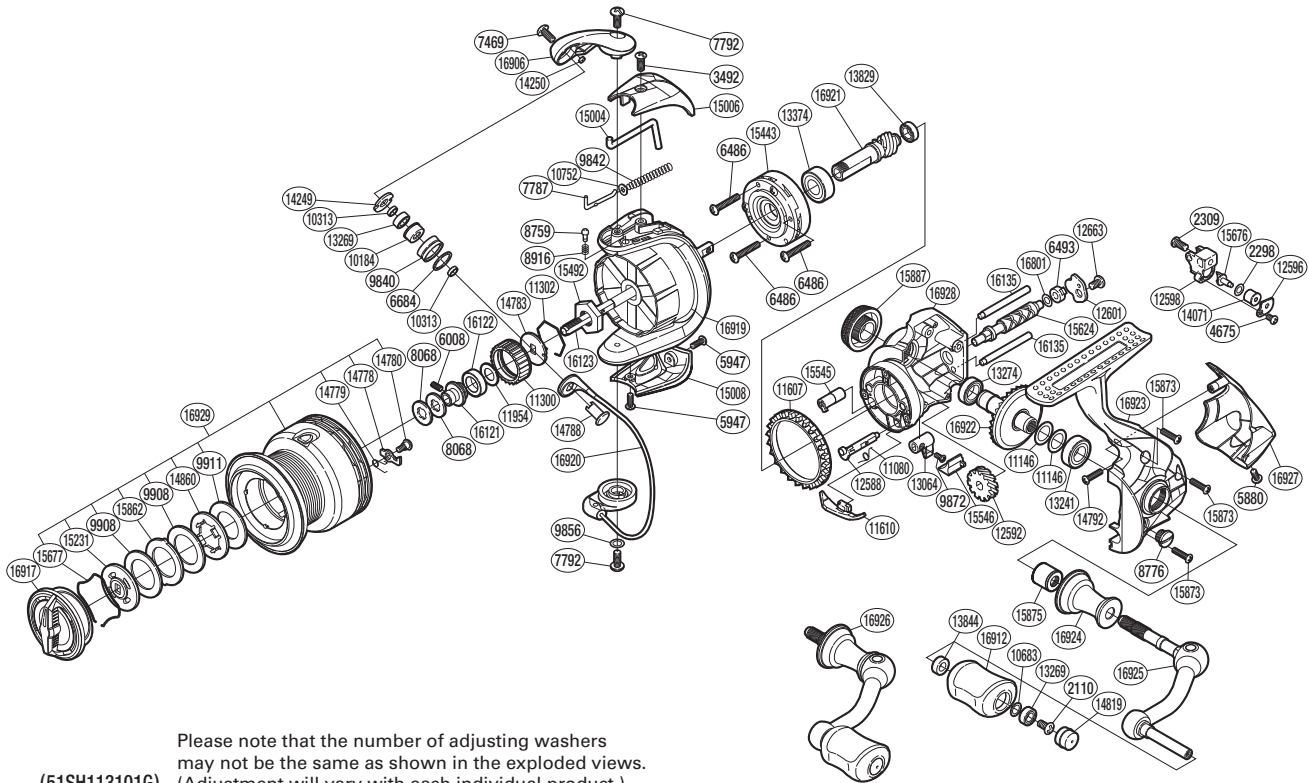

SHIMANO

RARENium CI4+ SA-RB

RARCI4-3000SFB

Please note that the number of adjusting washers may not be the same as shown in the exploded views. (51SH113101G) (Adjustment will vary with each individual product.)