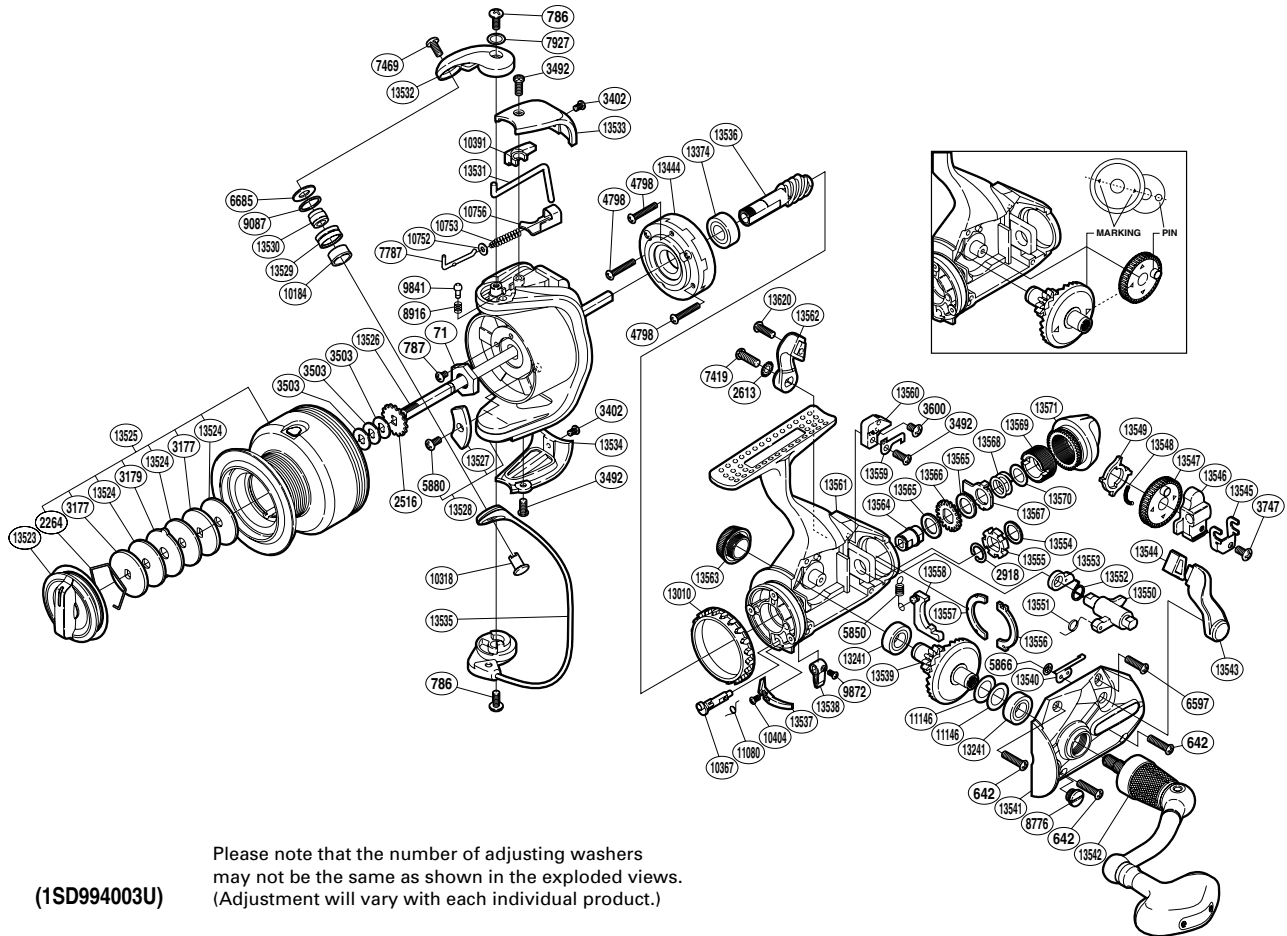

SHIMANO

BAITRUNNER S A-RB

BTR-4000D

Please note that the number of adjusting washers may not be the same as shown in the exploded views. (Adjustment will vary with each individual product.)

(1SD994003U)

Part No.	Description	Part No.	Description	Part No.	Description
RD 0071	Rotor Nut	RD10367	Anti-Reverse Cam	RD13543	BaitRunner Lever Arm L
RD 0642	Screw	RD10391	Bail Trip Cover	RD13544	BaitRunner Lever Bridge
RD 0786	Screw	RD10404	Screw	RD13545	Oscillating Slider Retainer
RD 0787	Screw	RD10752	Spring Guide A Support	RD13546	Oscillating Slider
RD 2264	Drag Washers Retainer	RD10753	Bail Spring	RD13547	Oscillating Gear
RD 2516	Spool Support	RD10756	Bail Spring Seat	RD13548	Oscillating Gear Ratchet Spring
RD 2613	Lock Washer	RD11080	Anti-Reverse Cam Spring	RD13549	Oscillating Gear Ratchet
RD 2918	C Lock	RD11146	Washer	RD13550	Clutch Arm
RD 3177	Key Washer	RD13010	Friction Ring	RD13551	Clutch Cam Spring
RD 3179	Eared Washer	RD13241	Ball Bearing	RD13552	Clutch Spring
RD 3402	Screw	RD13374	Ball Bearing	RD13553	Clutch Cam
RD 3492	Screw	RD13444	Roller Clutch Assembly	RD13554	Spacer
RD 3503	Spool Washer	RD13523	Drag Knob	RD13555	BaitRunner Ratchet
RD 3600	Screw	RD13524	Drag Washer	RD13556	Dial Retainer
RD 3747	Screw	RD13525	Spool Assembly	RD13557	Dial Retainer B
RD 4798	Screw	RD13526	Main Shaft	RD13558	BaitRunner Pawl
RD 5850	BaitRunner Pawl Spring	RD13527	Counter Weight	RD13559	Dial Click
RD 5866	Push Nut	RD13528	Rotor	RD13560	Dial Click Holder
RD 5880	Screw	RD13529	Line Roller	RD13561	Body
RD 6597	Screw	RD13530	Line Roller Collar	RD13562	BaitRunner Lever Arm R
RD 6685	Line Roller Washer	RD13531	Bail Trip Lever	RD13563	Handle Screw Cap
RD 7419	Screw	RD13532	Bail Arm	RD13564	Free Spool Tension Shaft
RD 7469	Screw	RD13533	Bail Spring Cover	RD13565	Free Spool Tension Washer
RD 7787	Bail Spring Guide A	RD13534	Bail Hold Support Guard	RD13566	Click Gear
RD 7927	Washer	RD13535	Bail Assembly	RD13567	Eared Washer
RD 8776	Oil Cap	RD13536	Pinion Gear	RD13568	Free Spool Tension Spring
RD 8916	Click Spring	RD13537	Bail Trip Strike	RD13569	Free Spool Tension Screw
RD 9087	Line Roller Spacer	RD13538	Anti-Reverse Lever	RD13570	Washer
RD 9841	Click Pin	RD13539	Drive Gear	RD13571	BaitRunner Tension Dial
RD 9872	Screw	RD13540	BaitRunner Click	RD13620	Screw
RD10184	Line Roller Bushing	RD13541	Side Cover		
RD10318	Line Roller Support	RD13542	Handle Assembly		