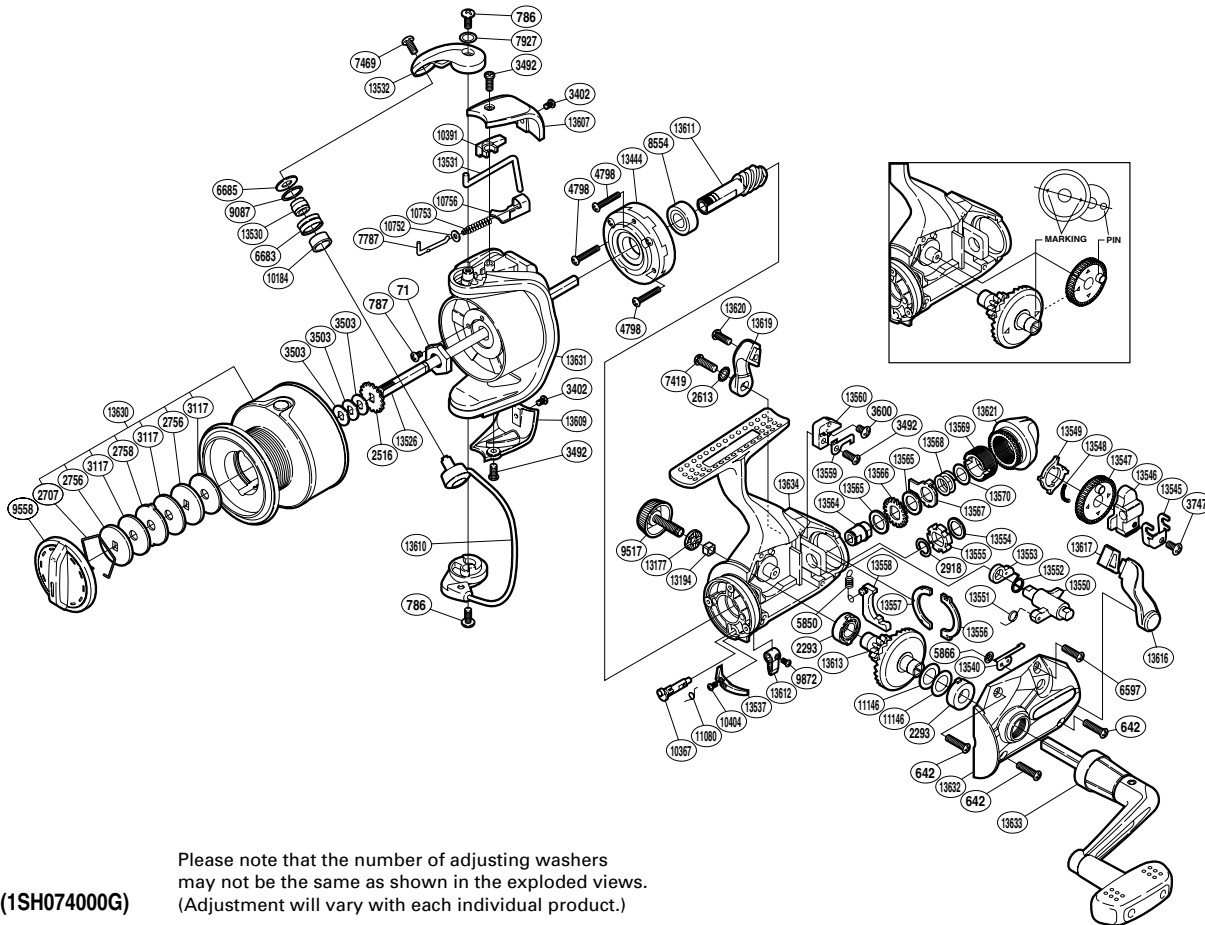

SHIMANO

BAITRUNNER ST

BTRST-4000FA

Please note that the number of adjusting washers may not be the same as shown in the exploded views. (Adjustment will vary with each individual product.)

(1SH074000G)

Part No.	Description	Part No.	Description	Part No.	Description
RD 0071	Rotor Nut	RD 9558	Drag Knob	RD13555	BaitRunner Ratchet
RD 0642	Screw	RD 9872	Screw	RD13556	Dial Retainer
RD 0786	Screw	RD10184	Line Roller Bushing	RD13557	Dial Retainer B
RD 0787	Screw	RD10367	Anti-Reverse Cam	RD13558	BaitRunner Pawl
RD 2293	Drive Gear Bushing	RD10391	Bail Trip Cover	RD13559	Dial Click
RD 2516	Spool Support	RD10404	Screw	RD13560	Dial Click Holder
RD 2613	Lock Washer	RD10752	Spring Guide A Support	RD13564	Free Spool Tension Shaft
RD 2707	Drag Washers Retainer	RD10753	Bail Spring	RD13565	Free Spool Tension Washer
RD 2756	Key Washer	RD10756	Bail Spring Seat	RD13566	Click Gear
RD 2758	Eared Washer	RD11080	Anti-Reverse Cam Spring	RD13567	Eared Washer
RD 2918	C Lock	RD11146	Washer	RD13568	Free Spool Tension Spring
RD 3117	Drag Washer	RD13177	Handle Screw Cap Spacer	RD13569	Free Spool Tension Screw
RD 3402	Screw	RD13194	Handle Screw Lock	RD13570	Washer
RD 3492	Screw	RD13444	Roller Clutch Assembly	RD13607	Bail Spring Cover
RD 3503	Spool Washer	RD13526	Main Shaft	RD13609	Bail Hold Support Guard
RD 3600	Screw	RD13530	Line Roller Collar	RD13610	Bail Assembly
RD 3747	Screw	RD13531	Bail Trip Lever	RD13611	Pinion Gear
RD 4798	Screw	RD13532	Bail Arm	RD13612	Anti-Reverse Lever
RD 5850	BaitRunner Pawl Spring	RD13537	Bail Trip Strike	RD13613	Drive Gear
RD 5866	Push Nut	RD13540	BaitRunner Click	RD13616	BaitRunner Lever Arm L
RD 6597	Screw	RD13545	Oscillating Slider Retainer	RD13617	BaitRunner Lever Bridge
RD 6683	Line Roller	RD13546	Oscillating Slider	RD13619	BaitRunner Lever Arm R
RD 6685	Line Roller Washer	RD13547	Oscillating Gear	RD13620	Screw
RD 7419	Screw	RD13548	Oscillating Gear Ratchet Spring	RD13621	BaitRunner Tension Dial
RD 7469	Screw	RD13549	Oscillating Gear Ratchet	RD13630	Spool Assembly
RD 7787	Bail Spring Guide A	RD13550	Clutch Arm	RD13631	Rotor
RD 7927	Washer	RD13551	Clutch Cam Spring	RD13632	Side Cover
RD 8554	Ball Bearing	RD13552	Clutch Spring	RD13633	Handle Assembly
RD 9087	Line Roller Spacer	RD13553	Clutch Cam	RD13634	Body
RD 9517	Handle Screw Cap	RD13554	Spacer		